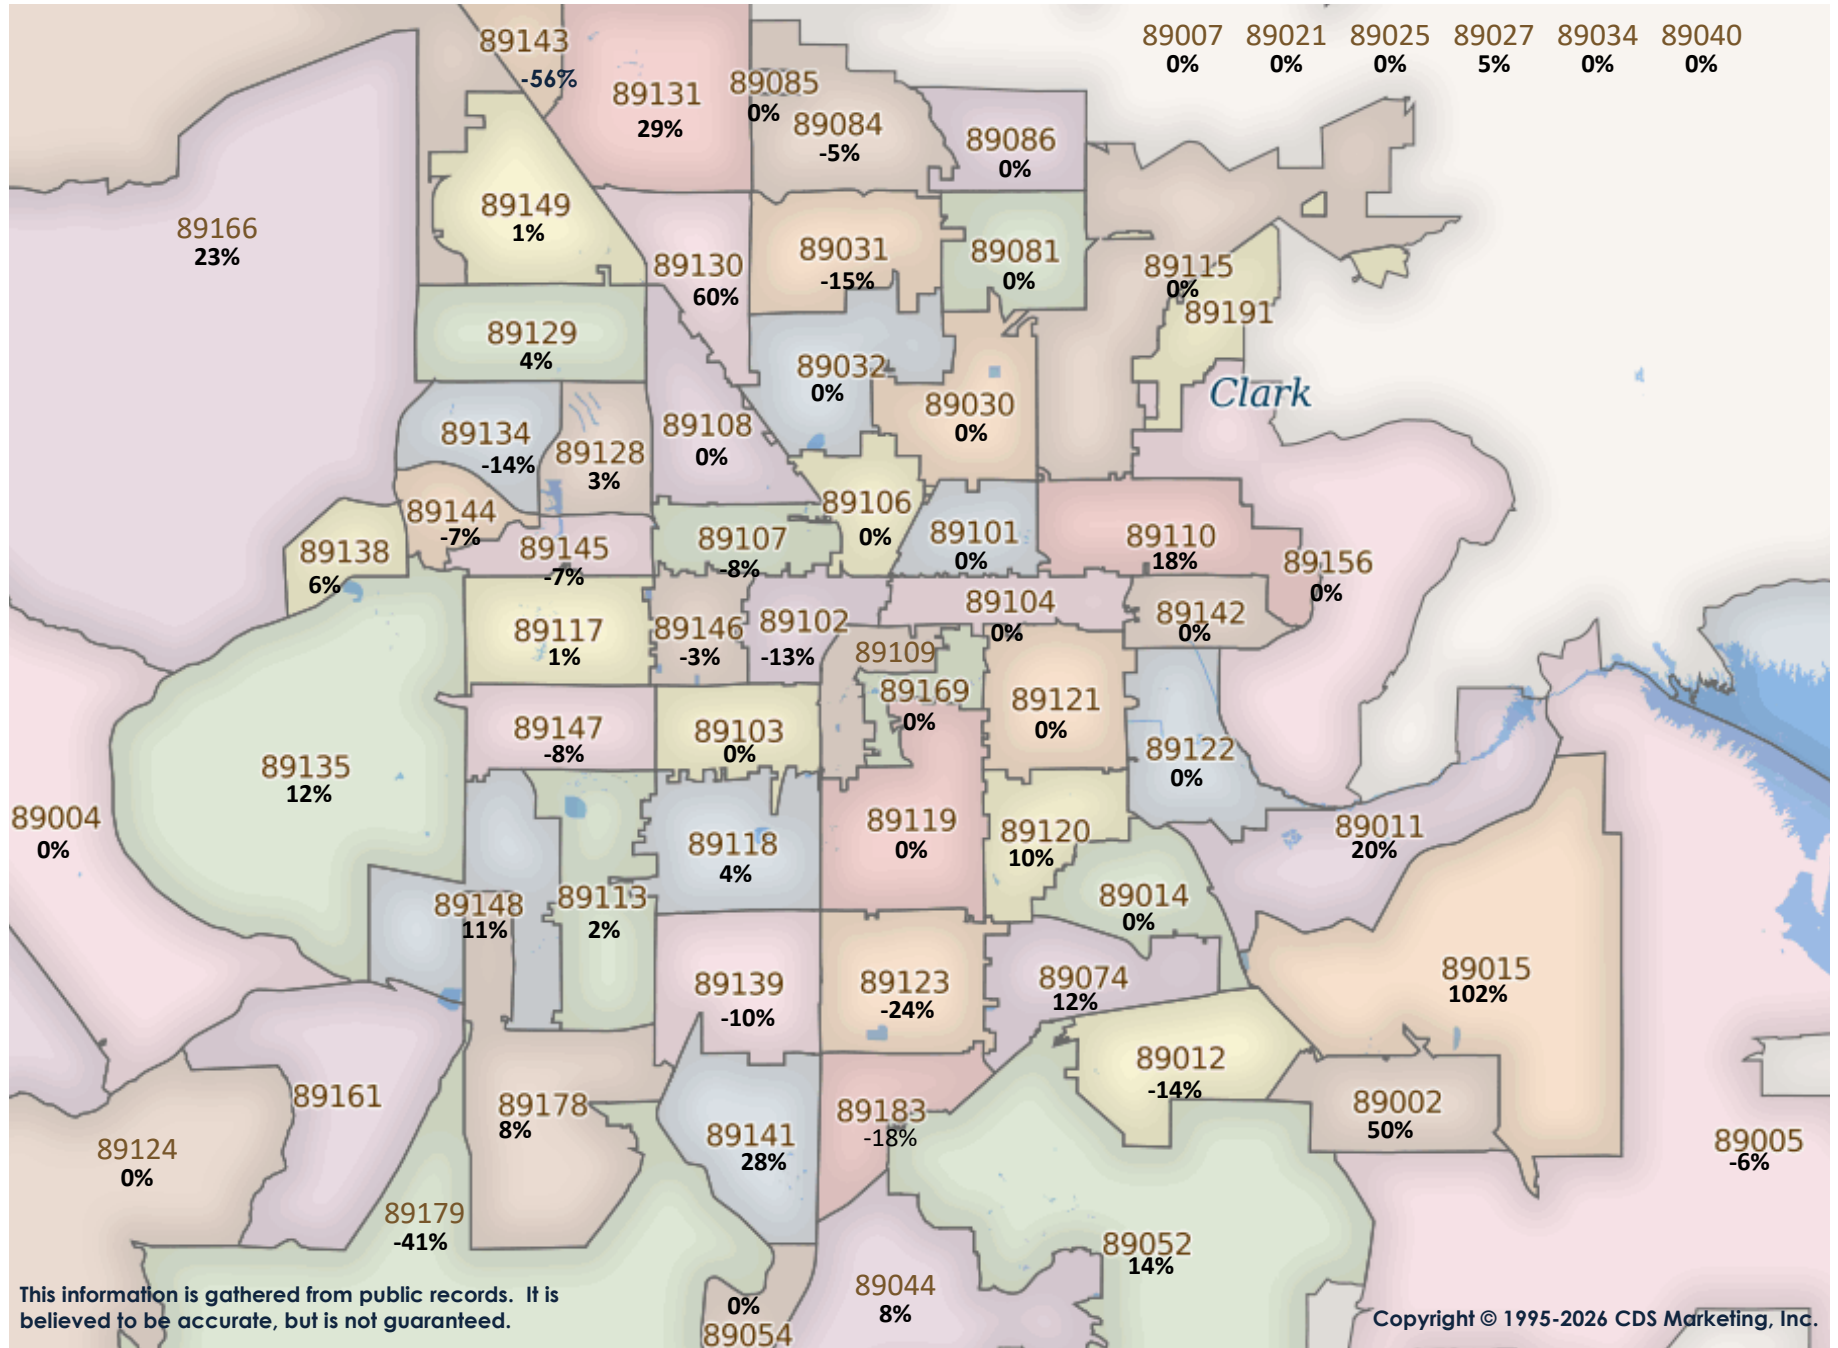

Clark County
Year Over Year
April

\$750K Plus
SFR Activity
2026 VS 2025

This information is gathered from public records. It is believed to be accurate, but is not guaranteed.

Copyright © 1995-2026 CDS Marketing, Inc.