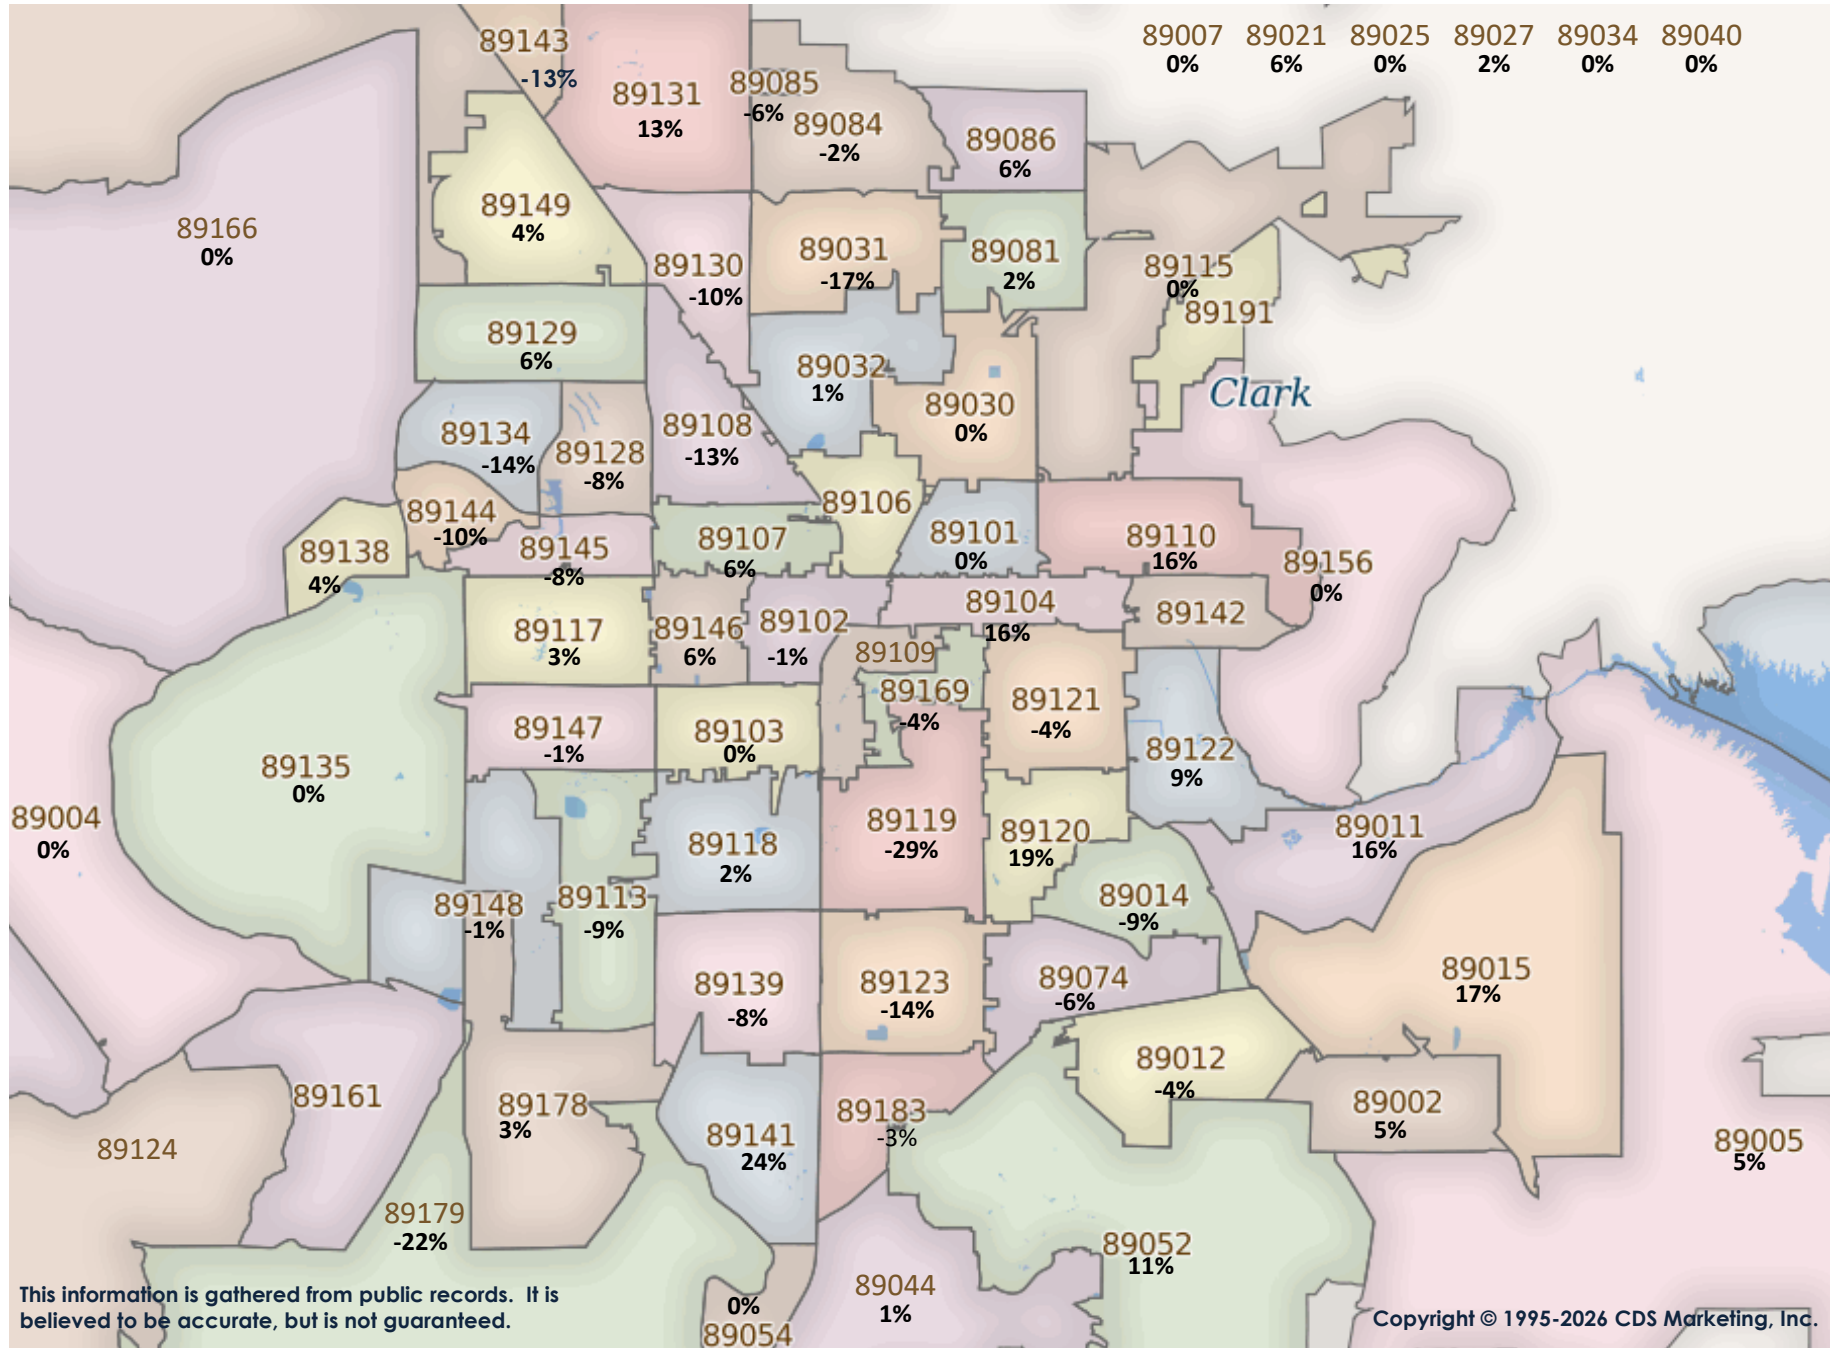

Clark County
Year Over Year
April

\$500K Plus
SFR Activity
2026 VS 2025

This information is gathered from public records. It is believed to be accurate, but is not guaranteed.

Copyright © 1995-2026 CDS Marketing, Inc.