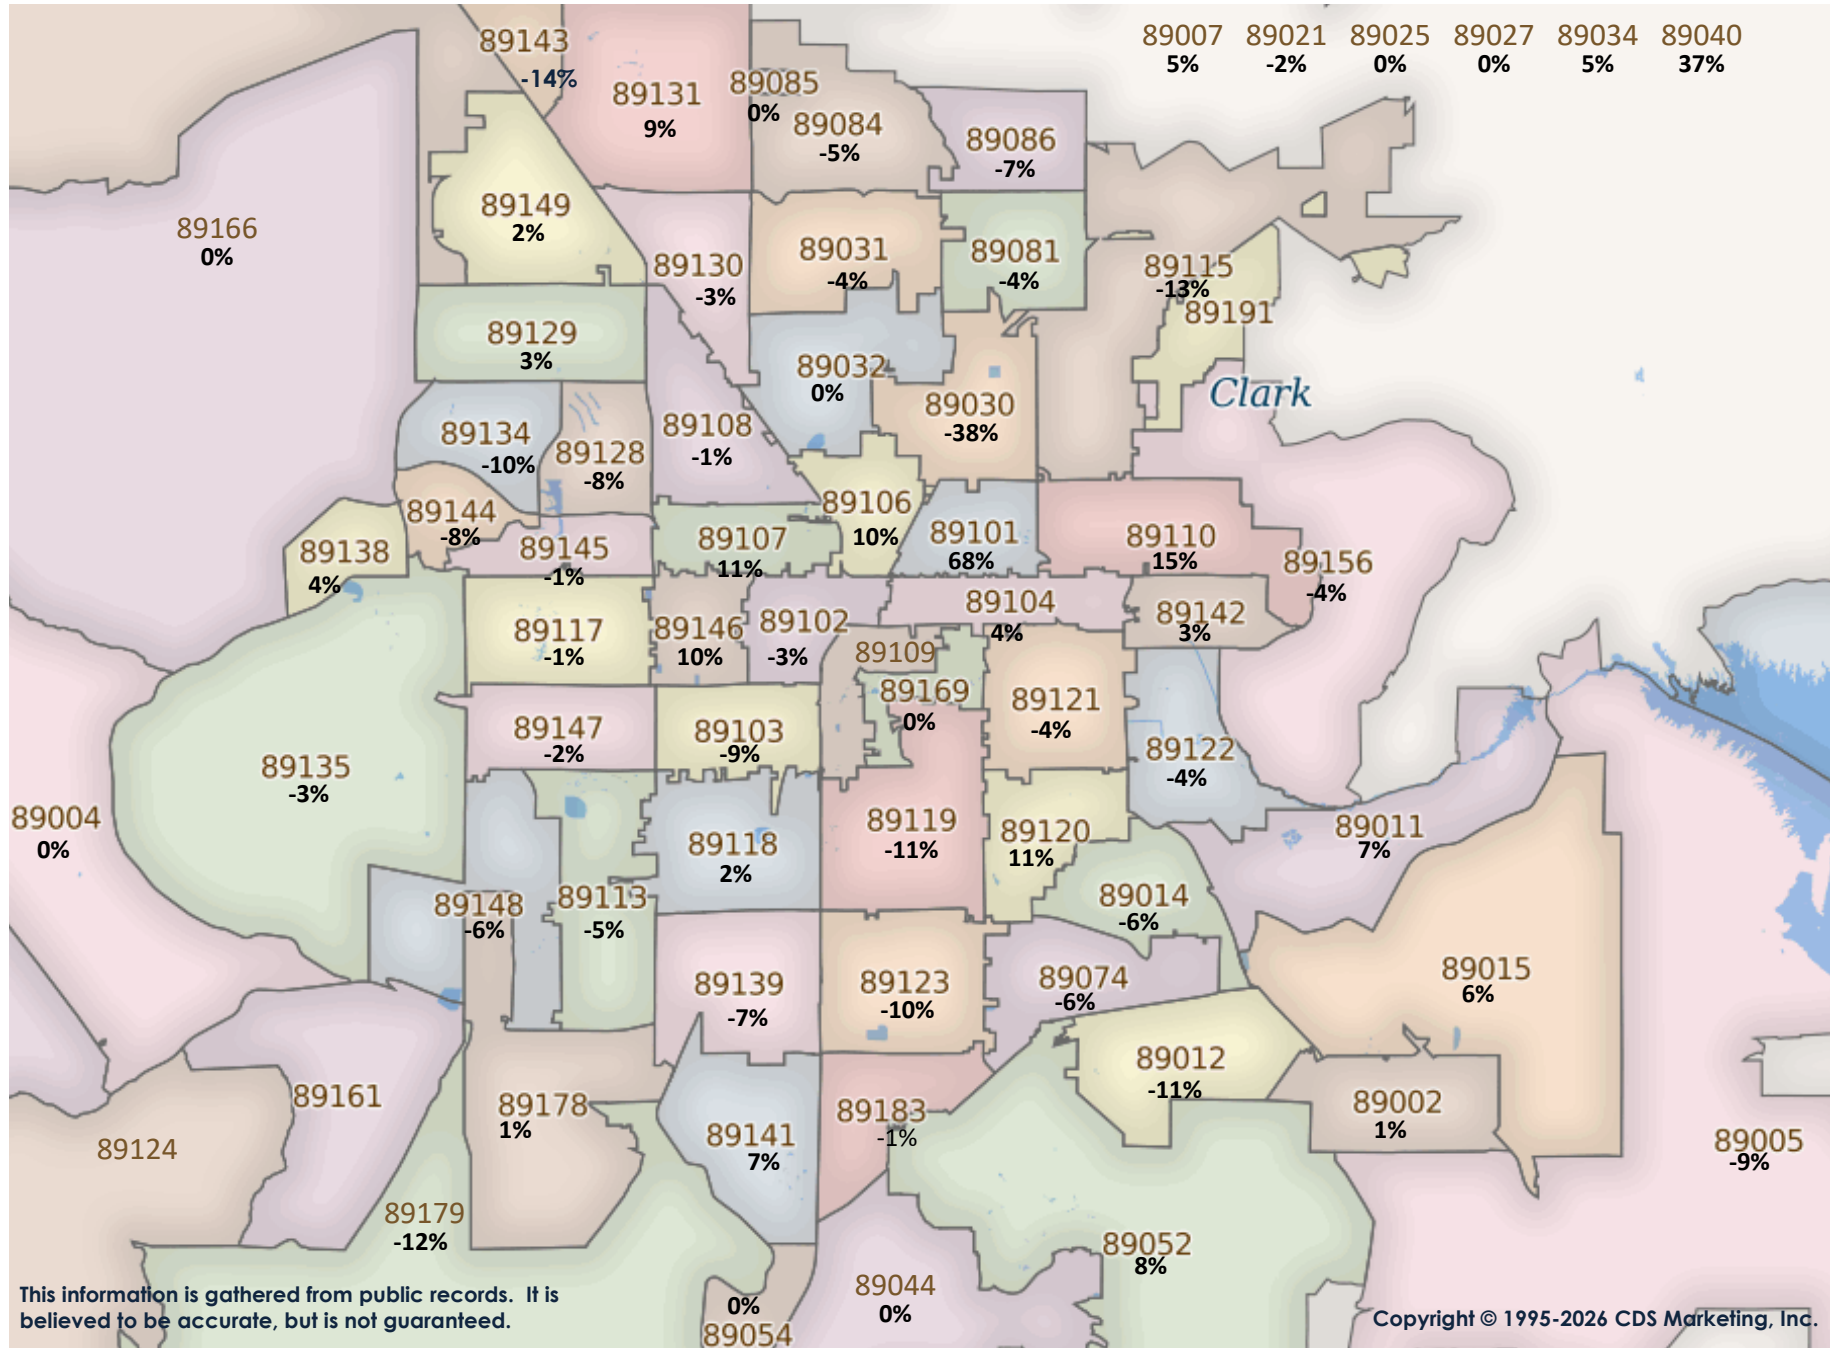

Clark County
Year Over Year
April

\$400K Plus
SFR Activity
2026 VS 2025

This information is gathered from public records. It is believed to be accurate, but is not guaranteed.

Copyright © 1995-2026 CDS Marketing, Inc.