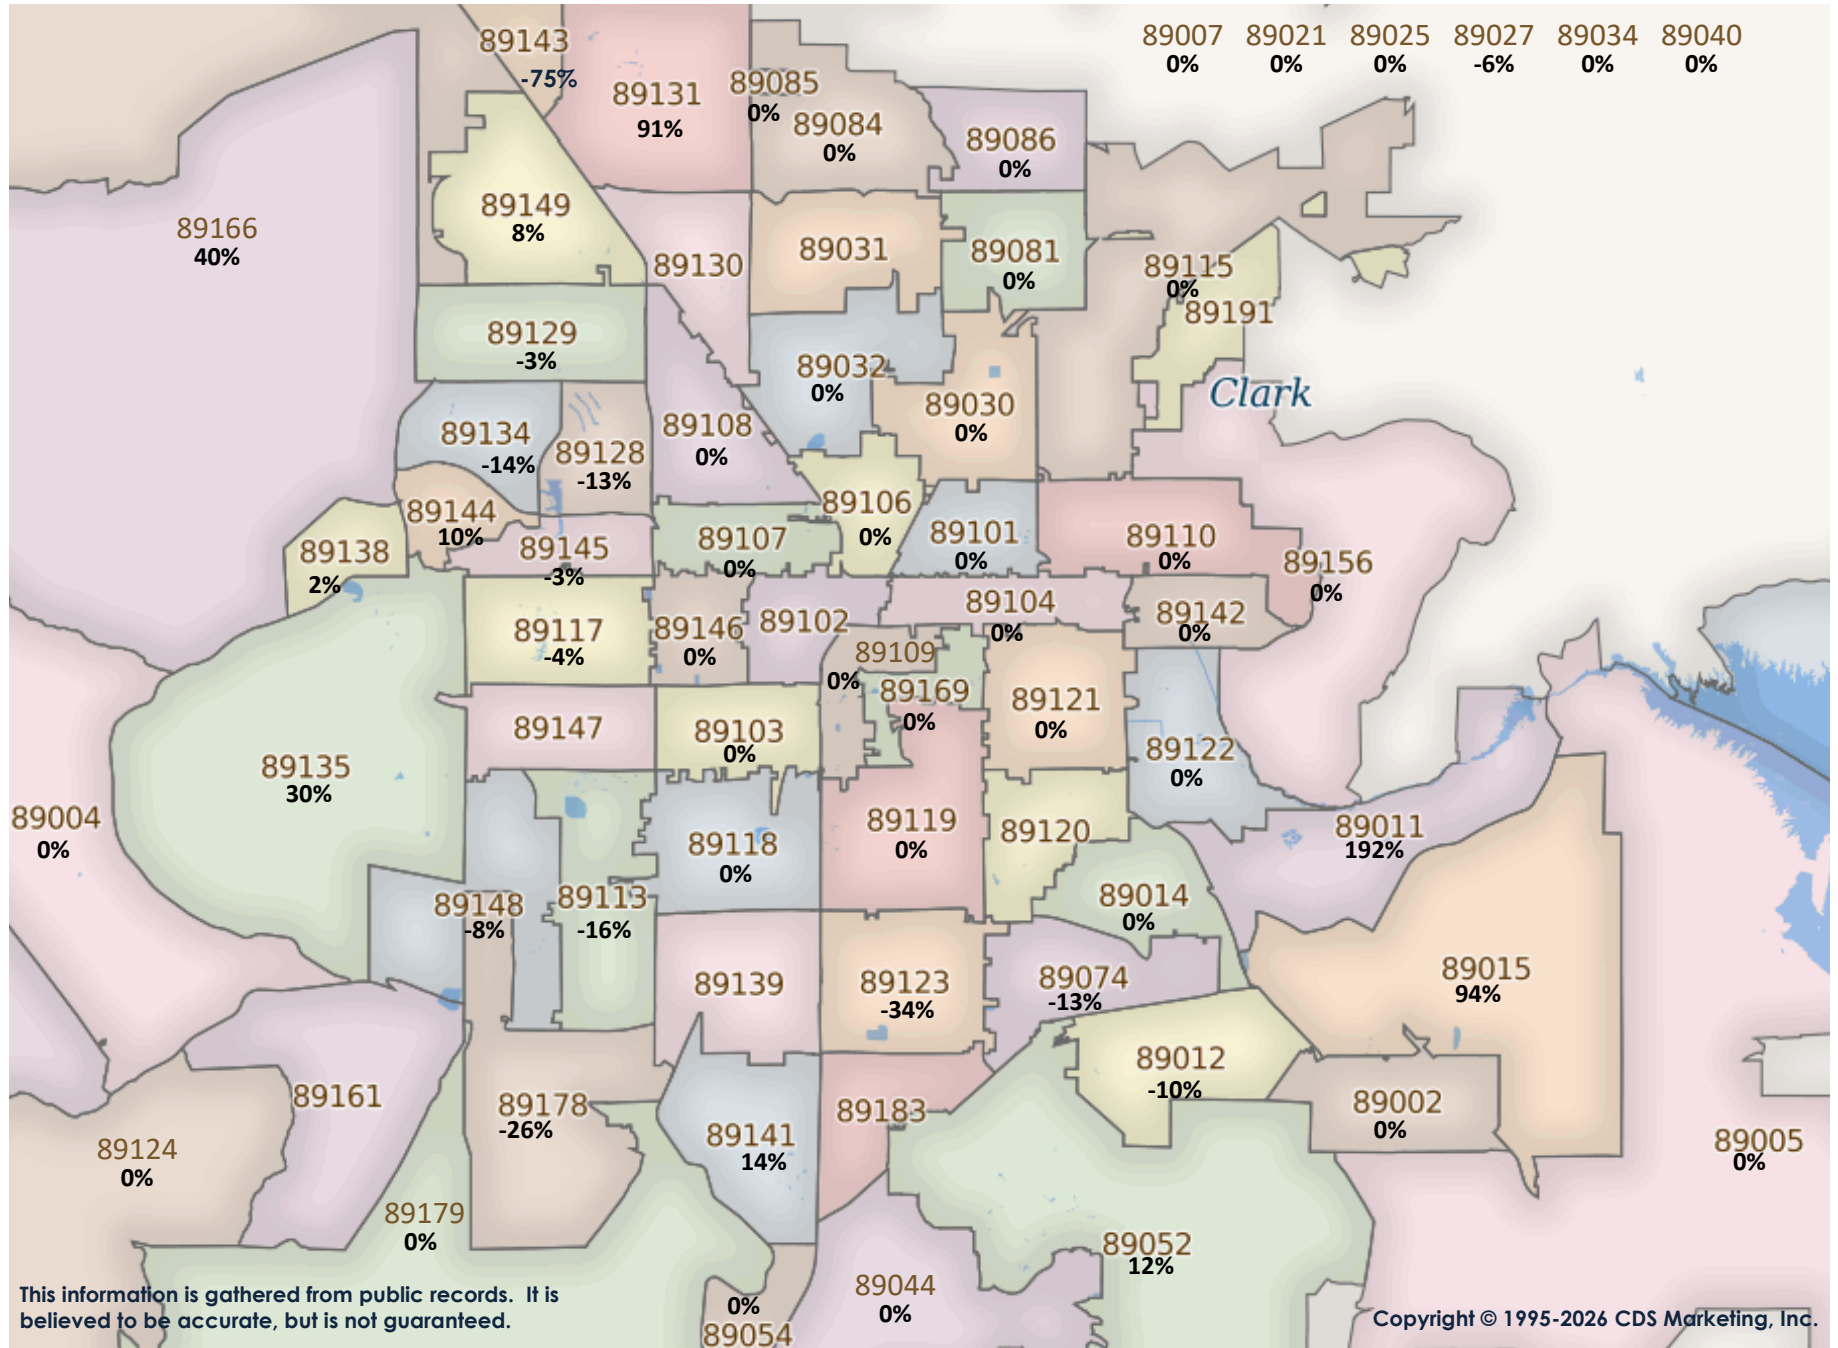

Clark County
Year Over Year
April

\$1M Plus
SFR Activity
2026 VS 2025

This information is gathered from public records. It is believed to be accurate, but is not guaranteed.

Copyright © 1995-2026 CDS Marketing, Inc.